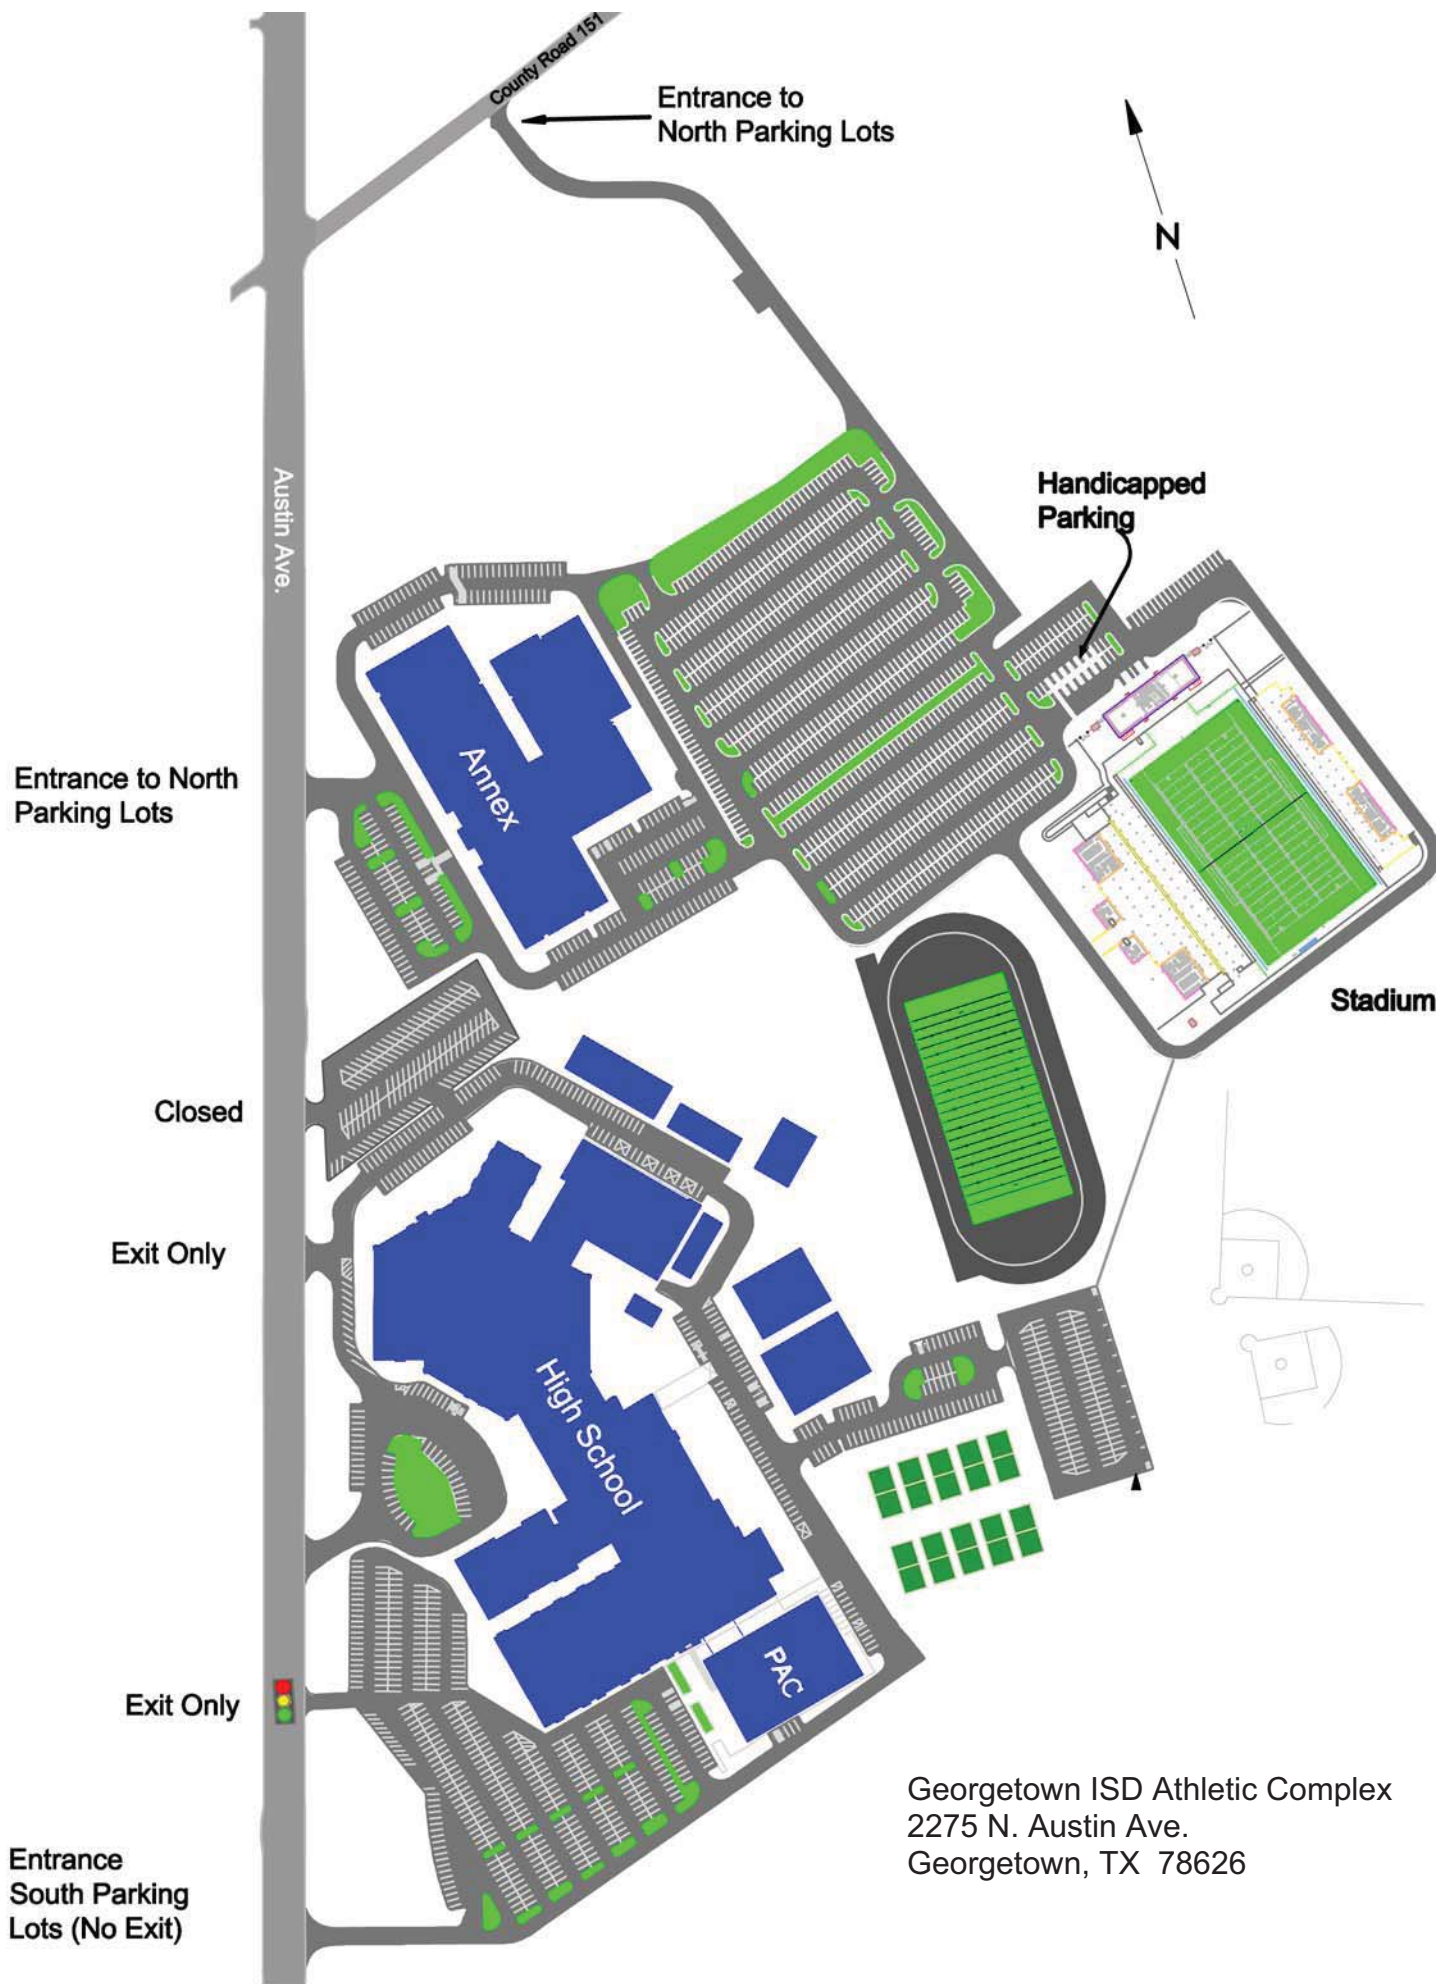

**Georgetown ISD Athletic Complex and Stadium**  
**2275 N. Austin Ave.**  
**Georgetown, TX 78626**

From Austin via Toll Road 130:

Go north on Toll Road 130;  
Exit #413 FM 971 (Weir & Walburg) and take a left;  
Take a right at NE Inner Loop;  
Take left at next light on CR 151;  
Take first left on Stadium Drive.

From Austin via IH35:

Go north on IH35;  
Exit 264 (Lakeway Blvd; Austin Ave.);  
Take right onto Austin Avenue;  
Take left onto CR 151;  
Take first right on Stadium Drive.

From Waco via IH35:

Go south on IH35;  
Exit 264 (Georgetown);  
Take left on NE Inner Loop at stop sign;  
Cross over IH35 and take a right at the light onto Austin Avenue;  
Take left onto CR 151;  
Take first right onto Stadium Drive.