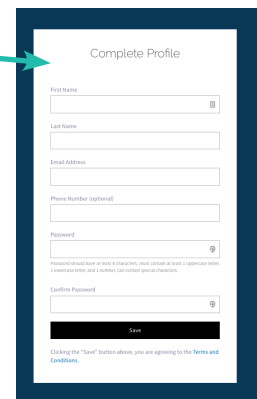

1. Visit www.finpathwellness.com and click the **Register** button on the top right corner.

2. Type in the **email** your employer has on file and look in your inbox for an email with your own personal activation link.

Click the **Register Now** button to continue.

3. The next page will prompt you to enter some **personal information**.

- Enter your **name** and your **email address**.
- Enter a **password** for your account that meets the security conditions noted below the text field.
- Click **Continue**.