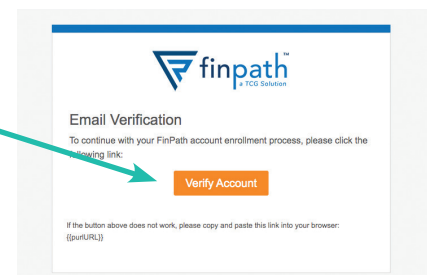

Please note: If you are unable to advance from this screen, please double check that all your information is correct. Please contact 833-777-6545 for assistance if you continue to receive errors.

4. A **verification email** will then be sent to authenticate the account. Click the link when you receive it.

Please allow a few minutes receive the code. Be sure to check your spam or junk folders if you do not see the email.